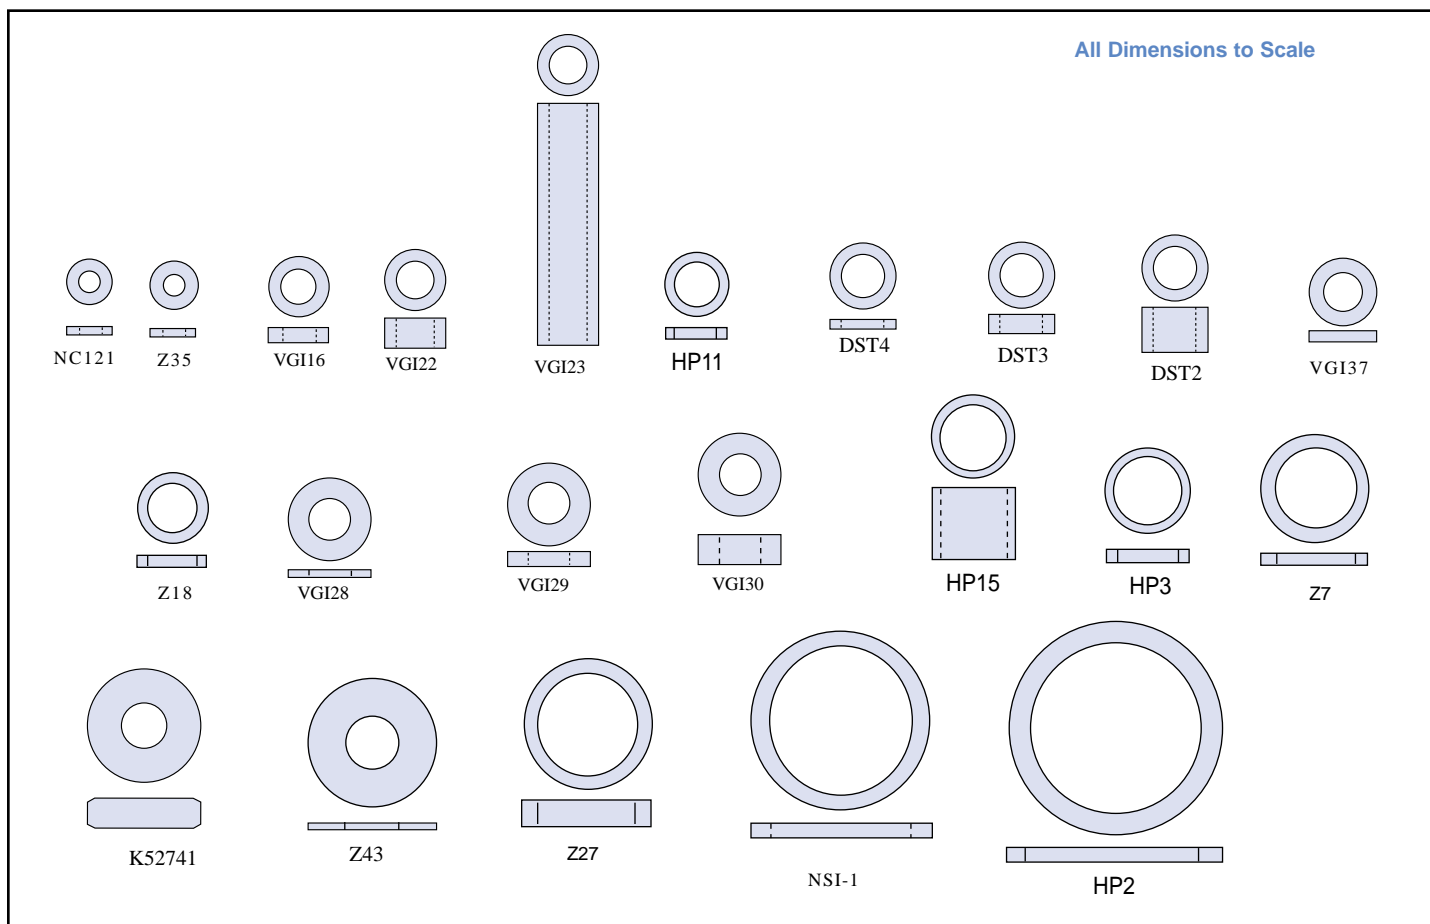

## Additional Ceramic Insulators

Part No.	Description	O.D. (in.)	I.D. (in.)	Thickness (in.)	Price Ea.	10 or more/ea.
NC121	Ceramic Washer 3114	.236	.105	.045		
Z35	Ceramic Spacer 3110	.238	.098	.032		
VGI16	Ceramic Spacer	.314	.183	.079		
VGI22	Ceramic Spacer	.318	.196	.157		
VGI23	Ceramic Spacer	.318	.196	1.260		
HP11	Ceramic Spacer, Large	.333	.240	.062		
DST4	Ceramic Insulator	.344	.225	.050		
DST3	Ceramic Insulator	.344	.225	.100		
DST2	Ceramic Insulator	.344	.225	.235		
VGI37	Trio Source Lens Insulator	.352	.202	.058		
Z18	Ceramic Insulator	.365	.250	.064		
VGI29	Autospec Ceramic	.431	.217	.078		
VGI30	Autospec Ceramic	.431	.217	.156		
HP15	Draw Out Sleeve Ceramic	.433	.344	.375		
HP3	Insulator Support	.435	.360	.060		
Z7	L1 Ceramic Spacer	.560	.406	.030		
K52741	Alumina Ceramic Insulator	.591	.236	.157		
Z43	Alumina Ceramic Insulator	.670	.276	.035		
Z27	Ceramic Gate Insulator (Ion Trap)	.683	.530	.120		
NSI1	Thermo 4000 Sapphire	.935	.750	.031		
HP2	Ceramic Washer	1.120	.870	.0625		