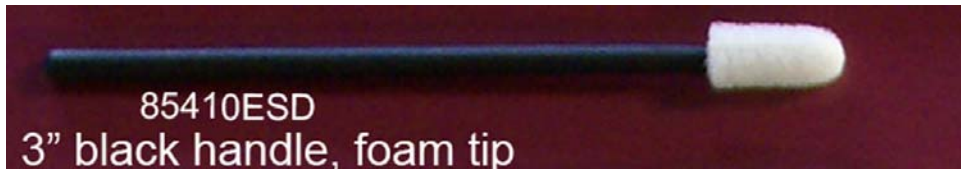

85410ESD

3" black handle, foam tip