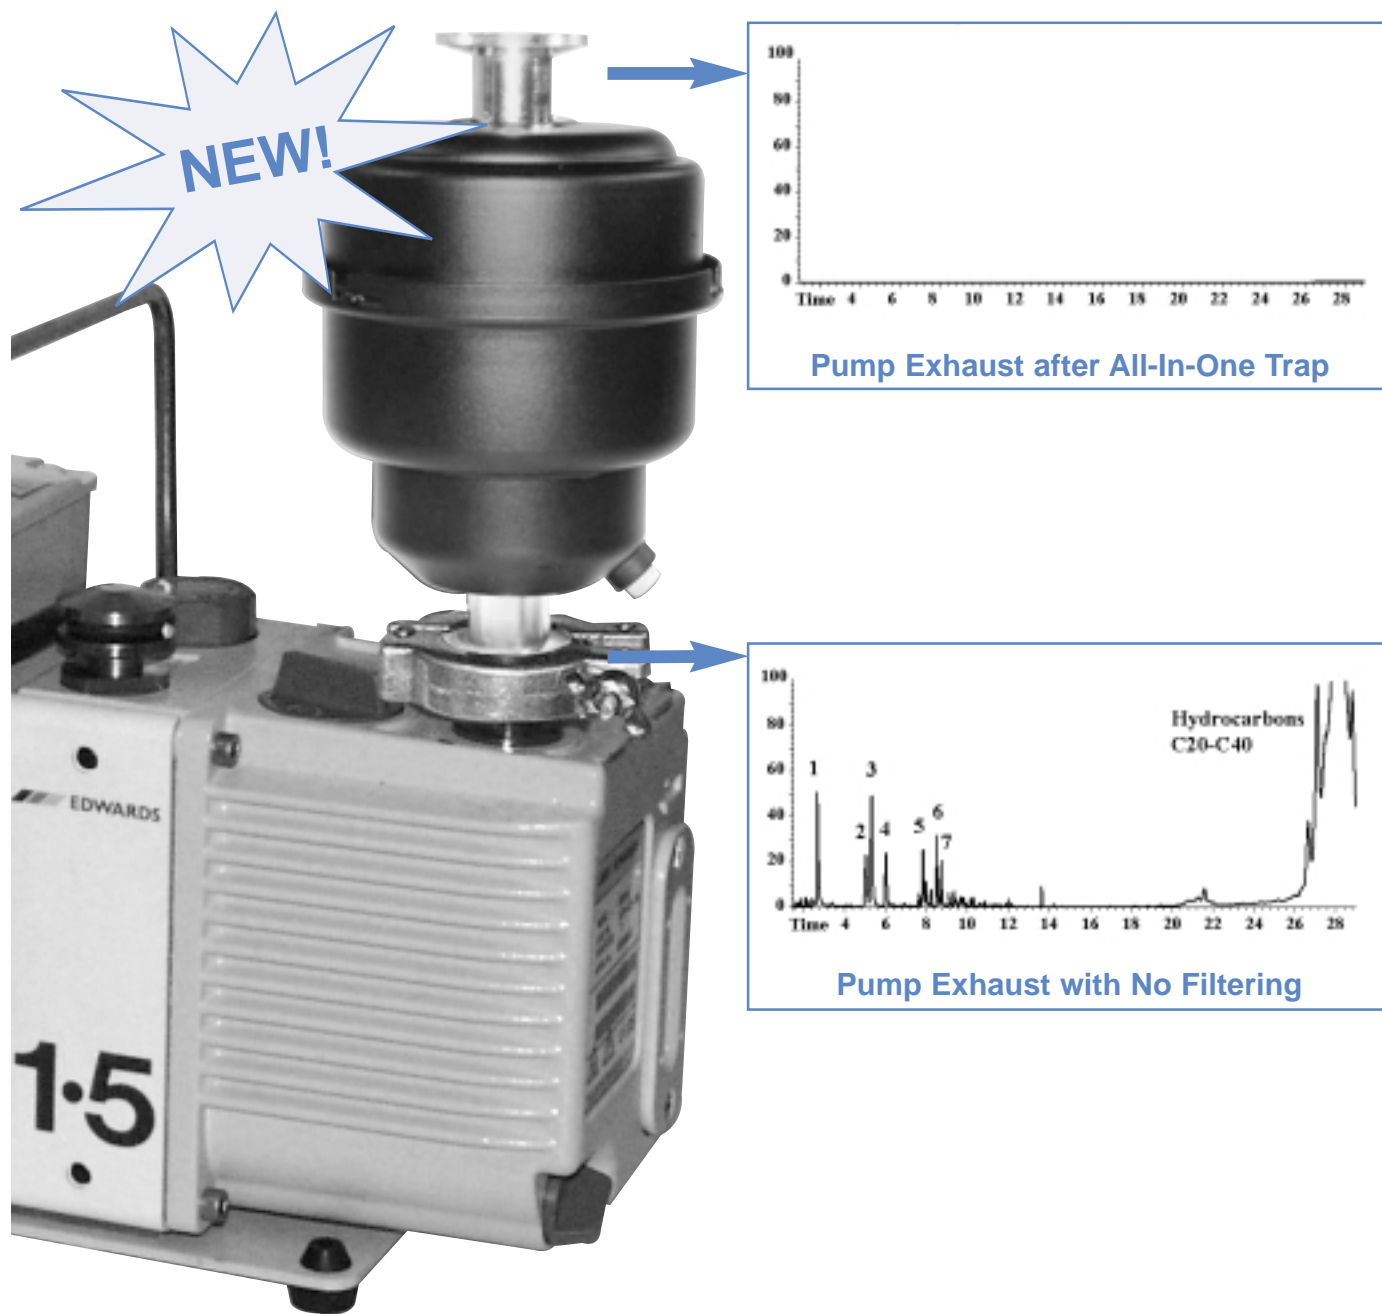

NEW! - *S.I.S.™ All-In-One Vacuum Pump Exhaust Filter Kits*

A Two Stage Filter System to Prevent Vacuum Pump Exhaust From Contaminating Indoor Air - ONLY 6.25" TALL

Vacuum Pump Exhaust Filter Kits keep your laboratory air free of pump oil contamination. See pp. F42 - F46